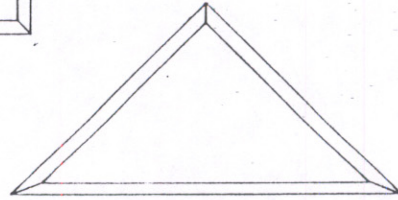

CUSTOM SHAPE DOOR LIGHT FRAMES

UL LISTED with the same parameters as our standard frames.

Available for the Style #115/#117/#105/#105M/#118/#118M. May be veneer wrapped with additional charges for non-90° angles.

STAR

**CHRISTIAN
CROSS**

TRIANGLE

OCTAGON

QUADRILATERAL

**TRIANGULAR
TOP**

RAKE HEAD TOP

**ELONGATED
OCTAGON**

TRAPEZOID

PARALLELOGRAM

HEXAGON

DIAMOND

Minimum Lead Time: 3 Weeks from Order Date.