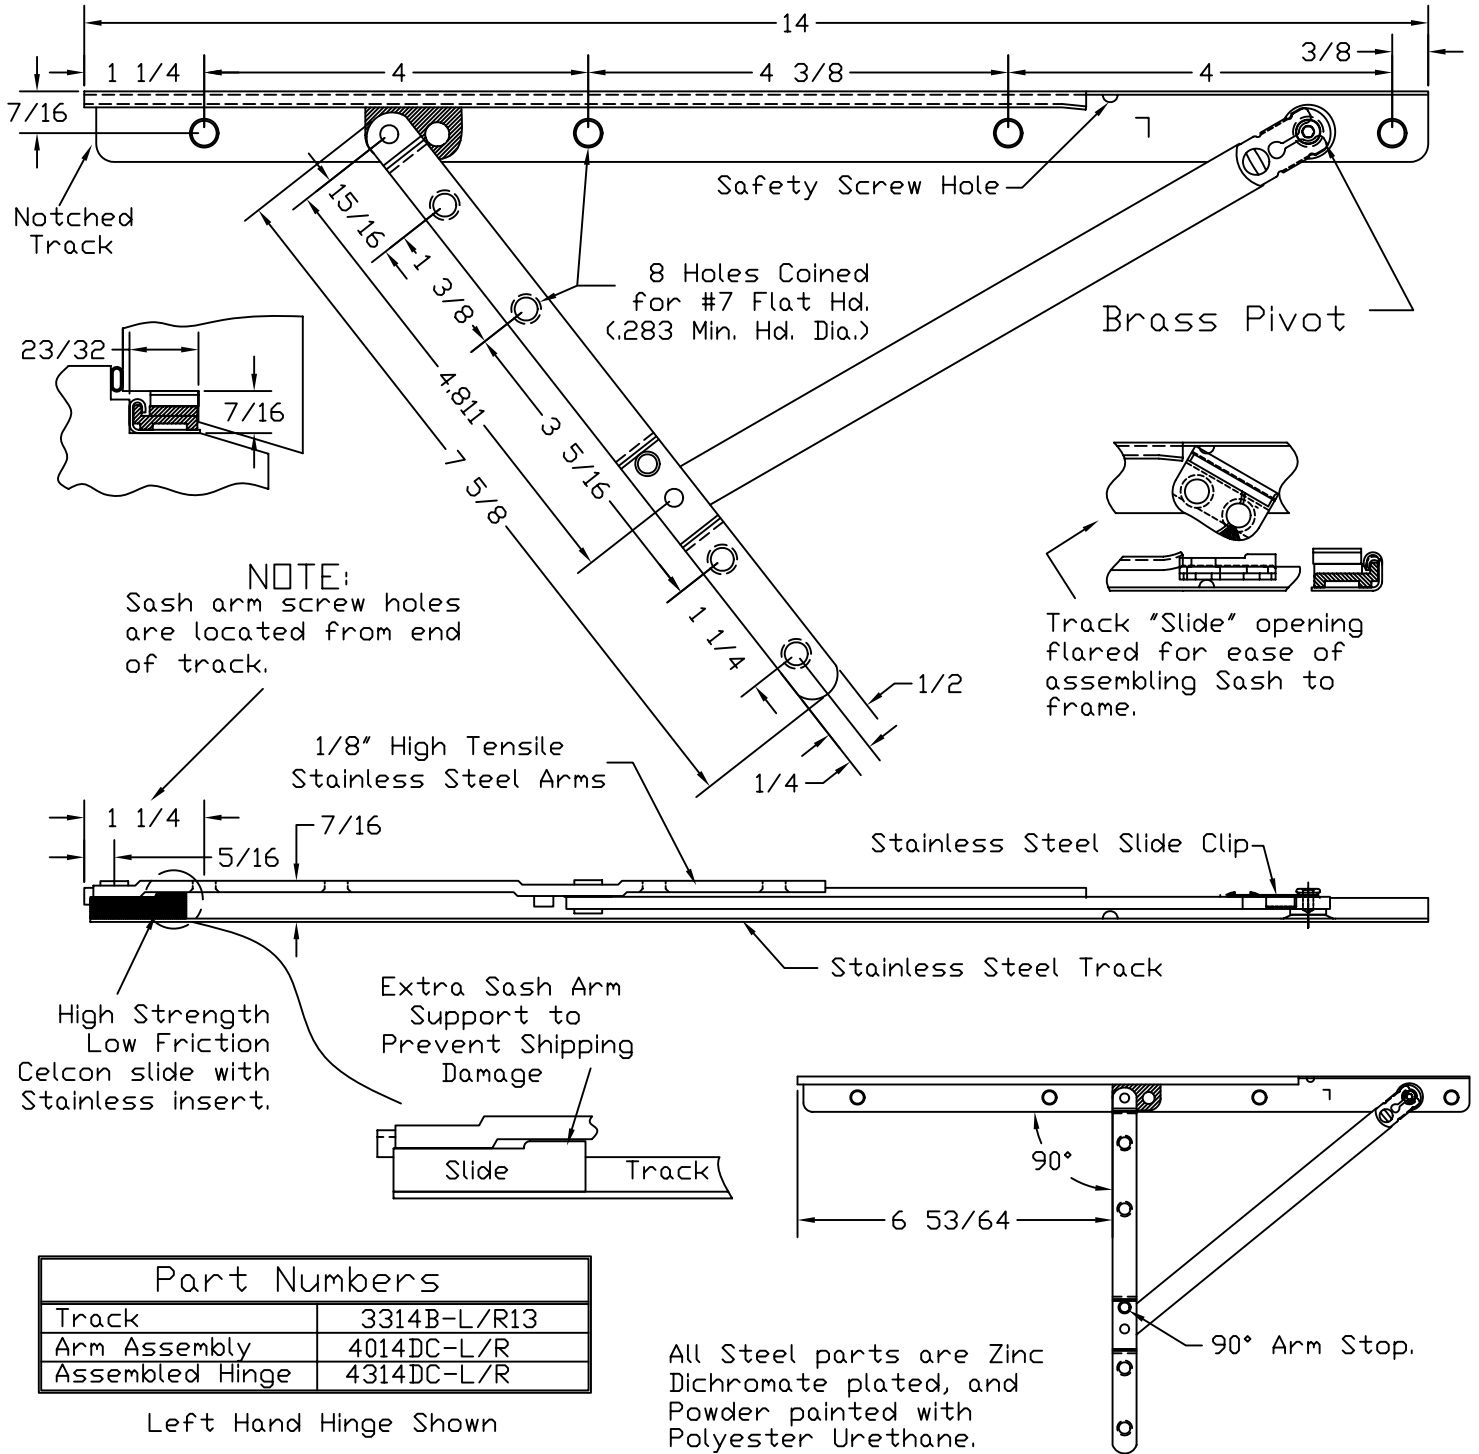

# 4300C SERIES

## 14" CONCEALED CASEMENT HINGE